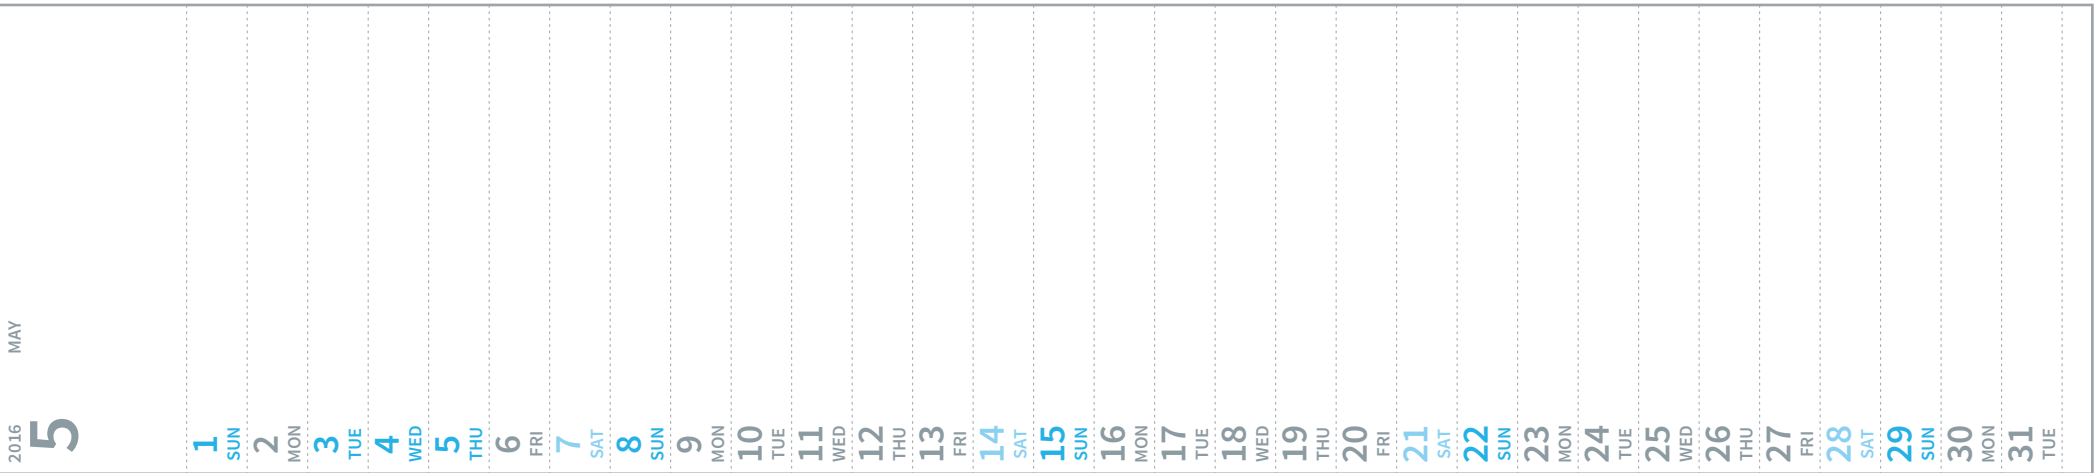

2016 MAY 5 1 SUN 2 MON 3 TUE 4 WED 5 THU 6 FRI 7 SAT 8 SUN 9 MON 10 TUE 11 WED 12 THU 13 FRI 14 SAT 15 SUN 16 MON 17 TUE 18 WED 19 THU 20 FRI 21 SAT 22 SUN 23 MON 24 TUE 25 WED 26 THU 27 FRI 28 SAT 29 SUN 30 MON 31 TUE